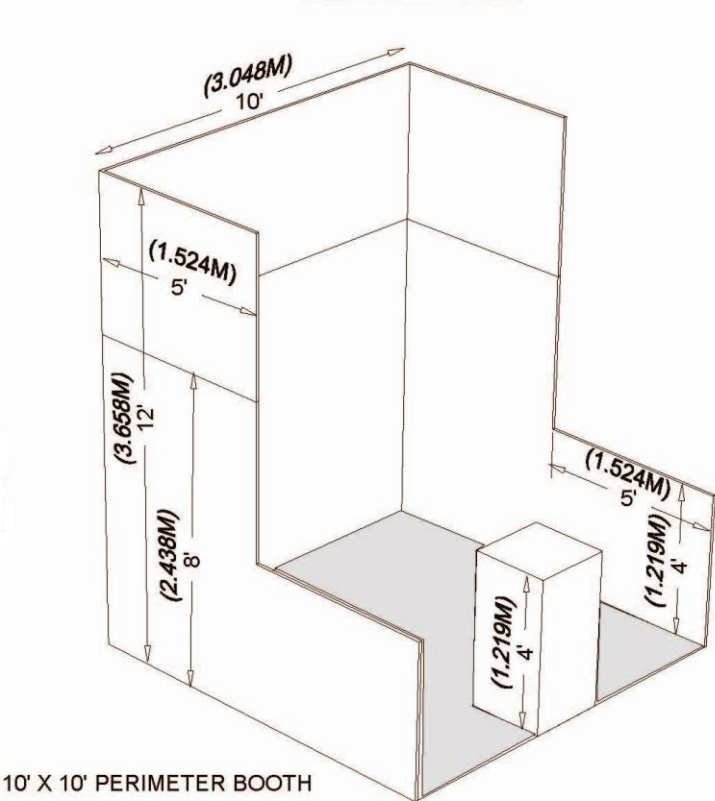

BOOTH DISPLAY SPECIFICATIONS

Perimeter Booth

A Perimeter Booth is a Linear Booth that backs to a wall of the exhibit facility rather than to another exhibit. Perimeter booths have a 12ft (3.66m) maximum height limit.

Display materials should not obstruct or block sight lines of neighboring exhibitors. The maximum height of 12ft (3.66m) is allowed only in the rear half of the booth space, with a 4ft (1.22m) height limit imposed on all materials in the remaining space forward to the aisle. (Note: When 3 or more Linear Booths are used in combination as a single exhibit space (10'x30'), the 4ft (1.22) height limitation is applied only to that portion of exhibit space which is within 10ft (3.05m) of an adjoining booth.)

10' X 10' PERIMETER BOOTH