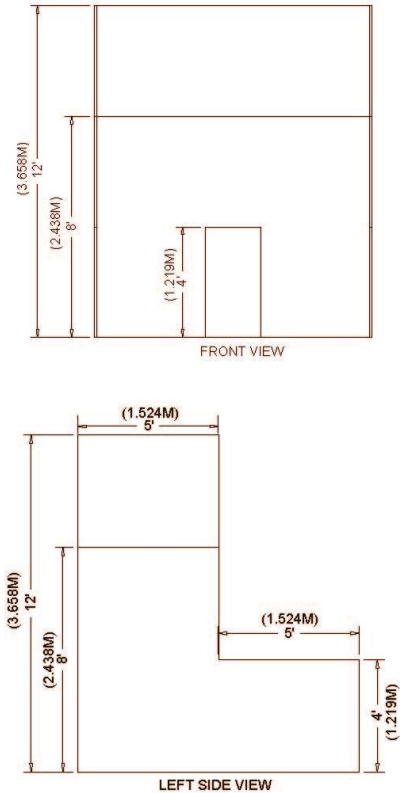

BOOTH DISPLAY SPECIFICATIONS

Perimeter Booth

A Perimeter Booth is a Linear Booth that backs to a wall of the exhibit facility rather than to another exhibit. Perimeter booths have a 12ft (3.66m) maximum height limit.

Display materials should not obstruct or block sight lines of neighboring exhibitors. The maximum height of 12ft (3.66m) is allowed only in the rear half of the booth space, with a 4ft (1.22m) height limit imposed on all materials in the remaining space forward to the aisle. (Note: When 3 or more Linear Booths are used in combination as a single exhibit space (10'x30'), the 4ft (1.22) height limitation is applied only to that portion of exhibit space which is within 10ft (3.05m) of an adjoining booth.)

10' X 10' PERIMETER BOOTH