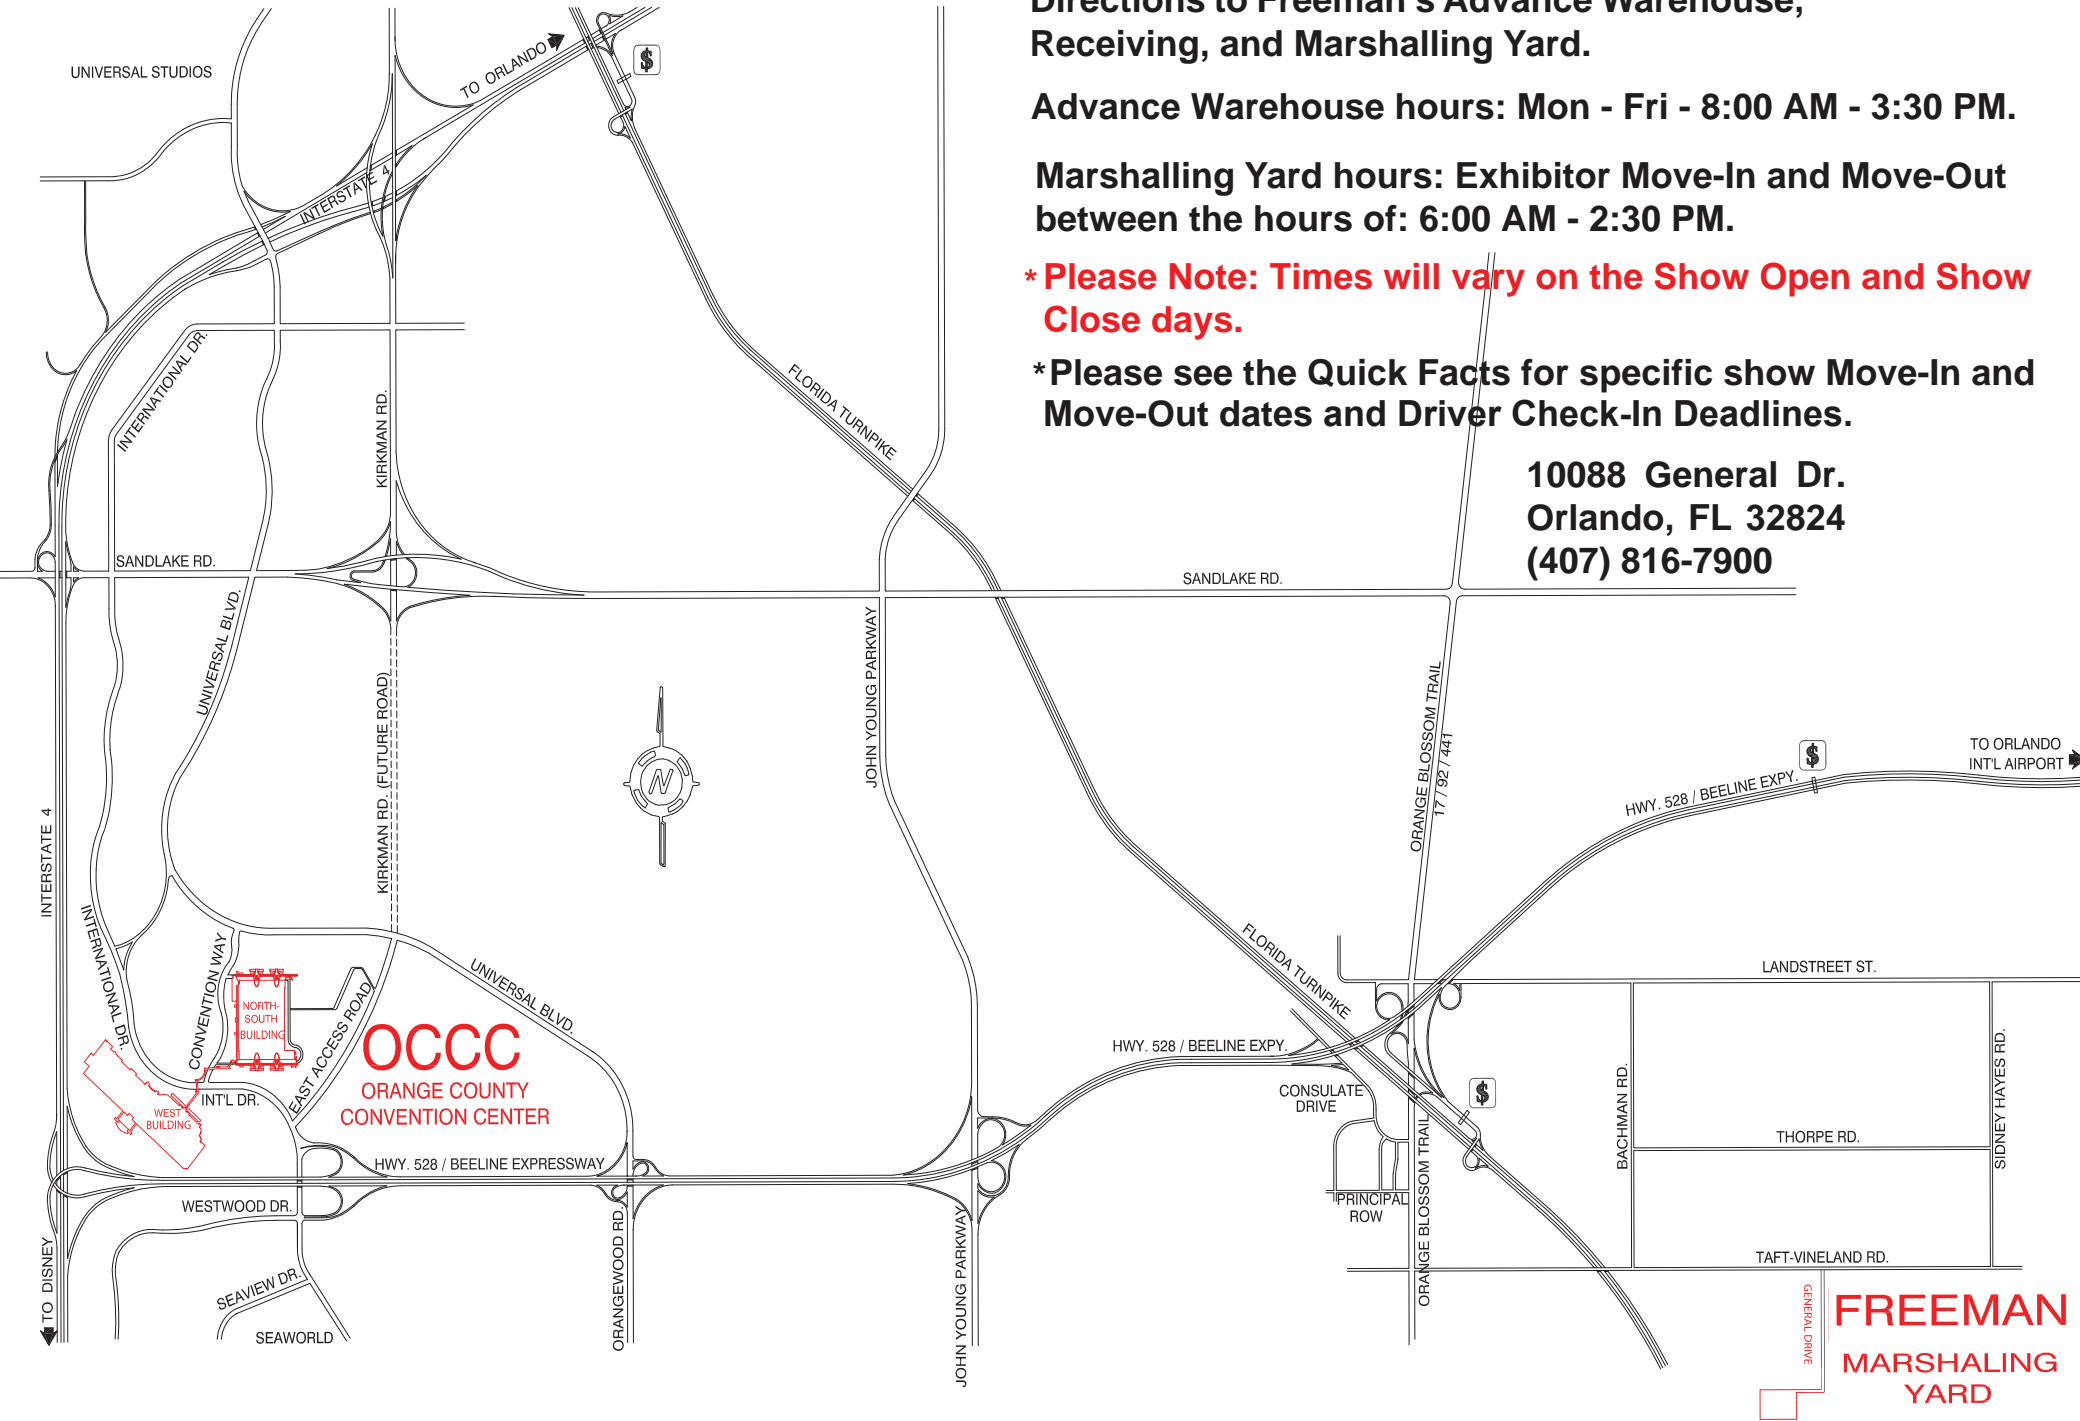

**Directions to Freeman's Advance Warehouse,
Receiving, and Marshalling Yard.**

Advance Warehouse hours: Mon - Fri - 8:00 AM - 3:30 PM.

**Marshalling Yard hours: Exhibitor Move-In and Move-Out
between the hours of: 6:00 AM - 2:30 PM.**

*** Please Note: Times will vary on the Show Open and Show
Close days.**

*** Please see the Quick Facts for specific show Move-In and
Move-Out dates and Driver Check-In Deadlines.**

**10088 General Dr.
Orlando, FL 32824
(407) 816-7900**